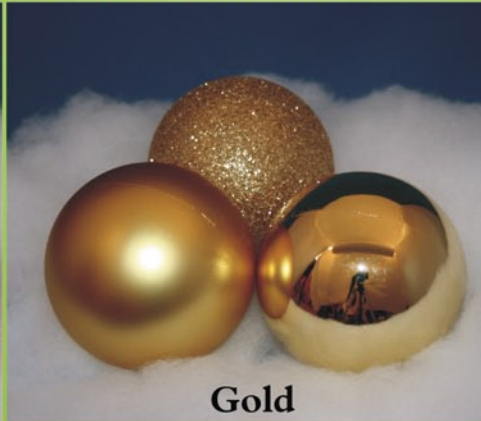

Our exclusive glittered bows are weather resistant and add daytime dazzle to garlands, wreaths & trees.

Glittered Bows

Decorate your greenery with our beautiful shatterproof ornaments!

Our Ornaments come in shiny, glitter and matte finishes, in 5 vibrant colors. Shiny and matte finished ornaments are UV coated for fade resistance!

Red

Gold

Green

Blue

Silver

available in 2.75" 4" 6" and 8"

More options available. Call today or visit us on the web. www.ChristmasDesigners.com