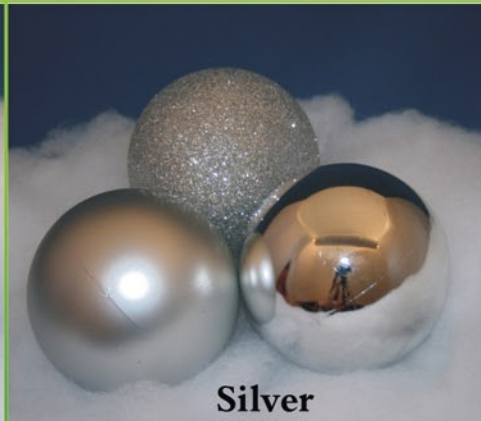

Our exclusive glittered bows are weather resistant and add daytime dazzle to garlands, wreaths & trees.

Glittered Bows

Decorate your greenery with our beautiful shatterproof ornaments!

Our Ornaments come in shiny, glitter and matte finishes, in 5 vibrant colors. Shiny and matte finished ornaments are UV coated for fade resistance!

Red

Gold

Green

Blue

Silver

available in 2.75" 4" 6" and 8"

More options available. Call today or visit us on the web. www.ChristmasDesigners.com