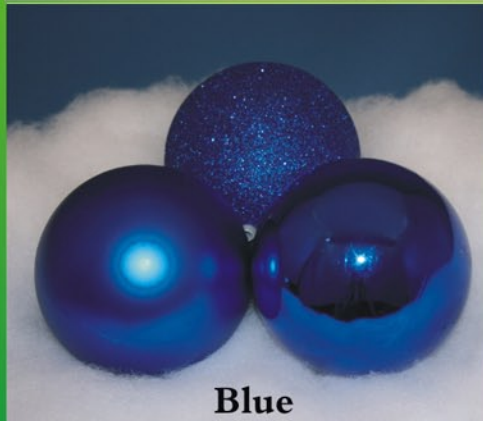

Our exclusive glittered bows are weather resistant and add daytime dazzle to garlands, wreaths & trees.

Glittered Bows

Decorate your greenery with our beautiful shatterproof ornaments!

Our Ornaments come in shiny, glitter and matte finishes, in 5 vibrant colors. Shiny and matte finished ornaments are UV coated for fade resistance!

Red

Gold

Green

Blue

Silver

available in 2.75" 4" 6" and 8"

More options available. Call today or visit us on the web. www.ChristmasDesigners.com