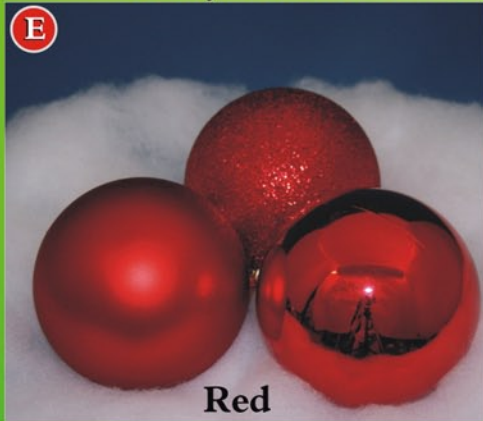

Accessories

Our classic and colorful bows add a distinctive touch!

Elegant and vibrant velvet structural bows are weather resistant and available in a variety of sizes!

Structural Bows

C Gold

Our structural bows feature a wire mesh core making them shapeable and adding extra strength and durability.

Our exclusive glittered bows are weather resistant and add daytime dazzle to garlands, wreaths & trees.

Glittered Bows

Decorate your greenery with our beautiful shatterproof ornaments!

Our Ornaments come in shiny, glitter and matte finishes, in 5 vibrant colors. Shiny and matte finished ornaments are UV coated for fade resistance!