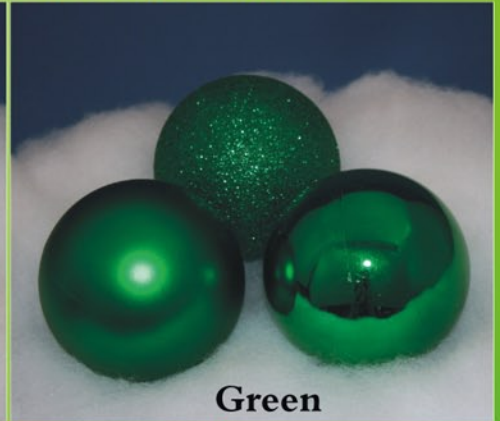

Our exclusive glittered bows are weather resistant and add daytime dazzle to garlands, wreaths & trees.

Glittered Bows

Decorate your greenery with our beautiful shatterproof ornaments!

Our Ornaments come in shiny, glitter and matte finishes, in 5 vibrant colors. Shiny and matte finished ornaments are UV coated for fade resistance!

Red

Gold

Green

Blue

Silver

available in 2.75" 4" 6" and 8"

More options available. Call today or visit us on the web. www.ChristmasDesigners.com