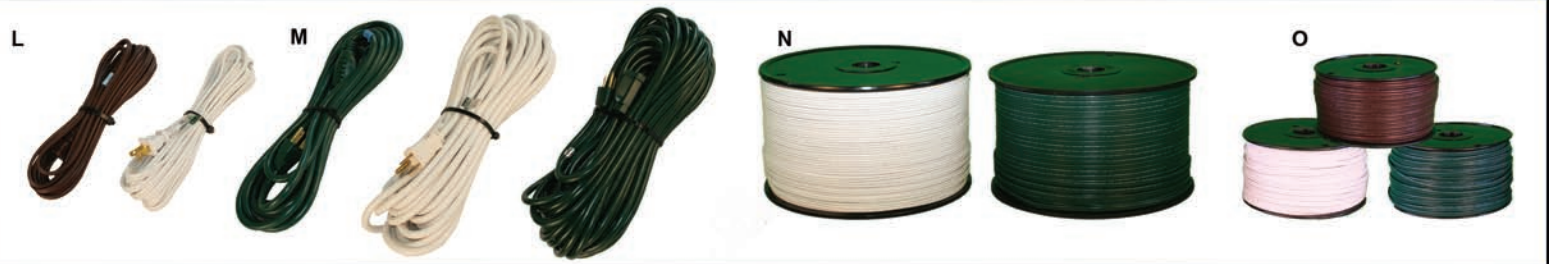

Electrical & Hardware

Electrical Connectors

| Item # | Description | Case Pack |
|--------|---|-----------|
| A | 18-2SPT1-FEM-GN 18/2 Female Slide on Plug - Green | 10 |
| | 18-2SPT1-INL-GN 18/2 Female Inline Slide On - Green | 10 |
| B | 18-2SPT1-FEM-WH 18/2 Female Slide on Plug - White | 10 |
| C | 18-2SPT1-MLGN 18/2 Male Slide on Plug - Green | 10 |
| D | 18-2SPT1-MLWH 18/2 Male Slide on Plug - White | 10 |
| E | MALE-100 Male Eagle Rubber Plug - Black | 10 |

| Item # | Description | Case Pack |
|--------|--|-----------|
| F | FEMALE-100 Female Eagle Rubber Plug - Black | 10 |
| G | ADDPLUG-16-BRN 16/2 Male Add a Plug - Brown | 10 |
| H | ADDOULT-16-BRN 16/2 Female Add an Outlet - Brown | 10 |
| I | SOCKET-TAP Medium Base Socket Adapter | 5 |
| J | 3WAY-GR 3 Way Plug Adapter - Green | 5 |
| K | 766 Electrical Tape - Black, Grn, Wht | 10 |

Electrical Cords

| Item # | Description | Case Pack |
|--------|--|-----------|
| L | SUP-EXT-6-BRN 6' household extension, 16/2 - Brown | 48 |
| | SUP-EXT-6-GRN 6' household extension, 16/2 - Green | 48 |
| | SUP-EXT-6-WHT 6' household extension, 16/2 - White | 25 |
| | SUP-EXT-15-BRN 15' household extension, 16/2 - Brown | 25 |
| | SUP-EXT-15-GRN 15' household extension, 16/2 - Green | 25 |
| | SUP-EXT-15-WHT 15' household extension, 16/2 - White | 25 |
| | SUP-EXT-25-GRN 25' household extension, 16/2 - Green | 24 |
| M | SUP-EXT-MD-20-GRN 20' medium ext, 16/3 - Green | 35 |
| | SUP-EXT-MD-20-WHT 20' medium ext, 16/3 - White | 35 |