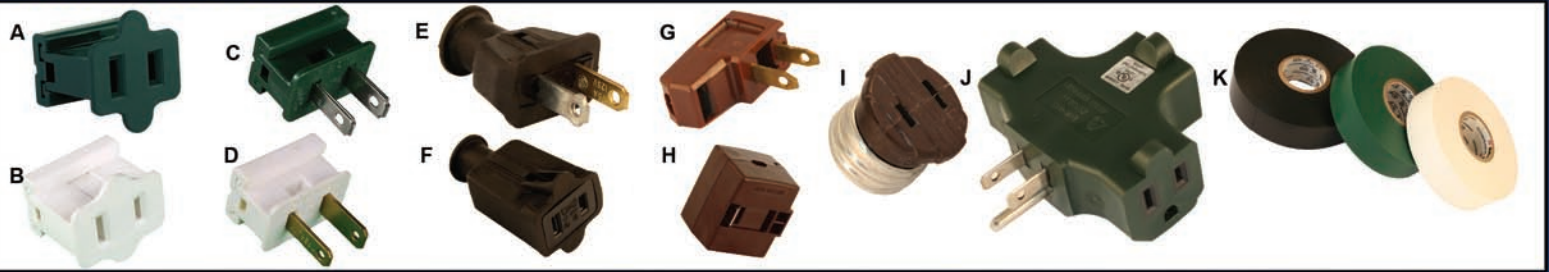

Electrical & Hardware

Electrical Connectors

| Item # | Description | Case Pack |
|--------|---|-----------|
| A | 18-2SPT1-FEM-GN 18/2 Female Slide on Plug - Green | 10 |
| | 18-2SPT1-INL-GN 18/2 Female Inline Slide On - Green | 10 |
| B | 18-2SPT1-FEM-WH 18/2 Female Slide on Plug - White | 10 |
| C | 18-2SPT1-MLGN 18/2 Male Slide on Plug - Green | 10 |
| D | 18-2SPT1-MLWH 18/2 Male Slide on Plug - White | 10 |
| E | MALE-100 Male Eagle Rubber Plug - Black | 10 |

| Item # | Description | Case Pack |
|--------|--|-----------|
| F | FEMALE-100 Female Eagle Rubber Plug - Black | 10 |
| G | ADDPLUG-16-BRN 16/2 Male Add a Plug - Brown | 10 |
| H | ADDOULT-16-BRN 16/2 Female Add an Outlet - Brown | 10 |
| I | SOCKET-TAP Medium Base Socket Adapter | 5 |
| J | 3WAY-GR 3 Way Plug Adapter - Green | 5 |
| K | 766 Electrical Tape - Black, Grn, Wht | 10 |

Electrical Cords

| Item # | Description | Case Pack |
|--------|--|-----------|
| L | SUP-EXT-6-BRN 6' household extension, 16/2 - Brown | 48 |
| | SUP-EXT-6-GRN 6' household extension, 16/2 - Green | 48 |
| | SUP-EXT-6-WHT 6' household extension, 16/2 - White | 25 |
| | SUP-EXT-15-BRN 15' household extension, 16/2 - Brown | 25 |
| | SUP-EXT-15-GRN 15' household extension, 16/2 - Green | 25 |
| | SUP-EXT-15-WHT 15' household extension, 16/2 - White | 25 |
| | SUP-EXT-25-GRN 25' household extension, 16/2 - Green | 24 |
| M | SUP-EXT-MD-20-GRN 20' medium ext, 16/3 - Green | 35 |
| | SUP-EXT-MD-20-WHT 20' medium ext, 16/3 - White | 35 |