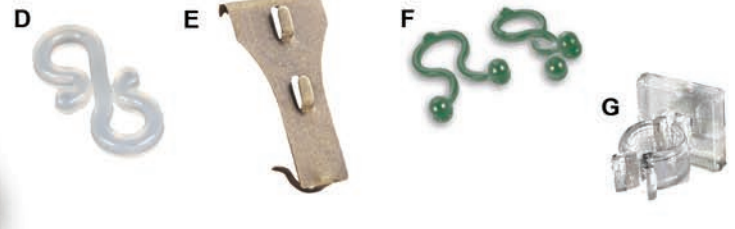

Parapet Clip

- Use in combination with Original Shingle Tab on flat surfaces.

- Clip installs permanently for quicker seasonal installations.

| Item # | Case Pack |
|-------------------|-----------|
| SUP-PRPT-CLP-100 | 100 |
| SUP-PRPT-CLP-500 | 500 |
| SUP-PRPT-CLP-2000 | 2000 |

Ridge Row Clip

- Specially designed for attaching C7 or C9 lights along all types of roof ridge rows.

| Item # | Case Pack |
|-------------------|-----------|
| SUP-RR-CLIPS-100 | 100 |
| SUP-RR-CLIPS-500 | 500 |
| SUP-RR-CLIPS-2000 | 2000 |

All-In-One-Light-Stake

- Works with mini, C7 & C9 Lights.
- Use to mount lights along walks, drives and patios.

Avail in both 7.5" & 15"

| Item # | Case Pack |
|-----------------|-----------|
| SUP-75STAKE-100 | 100 |
| SUP-75STAKE-500 | 500 |
| SUP-15STAKE-100 | 100 |
| SUP-15STAKE-500 | 500 |