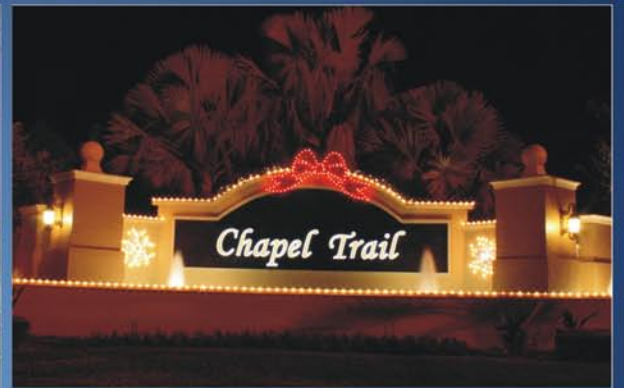

Sign Enhancers

Have something special in mind? We also offer complete design services for a custom display. Let us create a unique design just for you.

Call today or visit us on the web for more options

ChristmasDesigners.com

1-800-432-5139