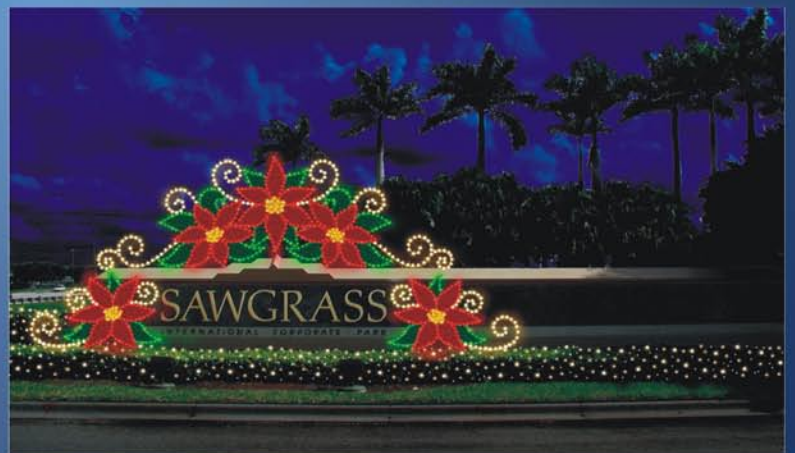

Sign Enhancers

Have something special in mind? We also offer complete design services for a custom display. Let us create a unique design just for you.

Call today or visit us on the web for more options

ChristmasDesigners.com

1-800-432-5139