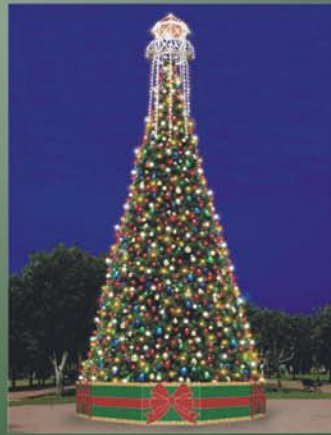

Red & Silver

Blue & Silver

Red & Gold

Solid Gold

Colors Of The Holidays

5 Add Extra Elements ...

All of our trees can be elevated with a decorative tree box. Several designs are available or we can custom design one just for you.

We also offer Spiral Garland Trees and Trees of Lights

Our spiral construction allows the center pole to be removed and the garland tree to collapse for easy storage. They are available in regular cut garlands in a variety of colors, or branch garland for a more natural look.