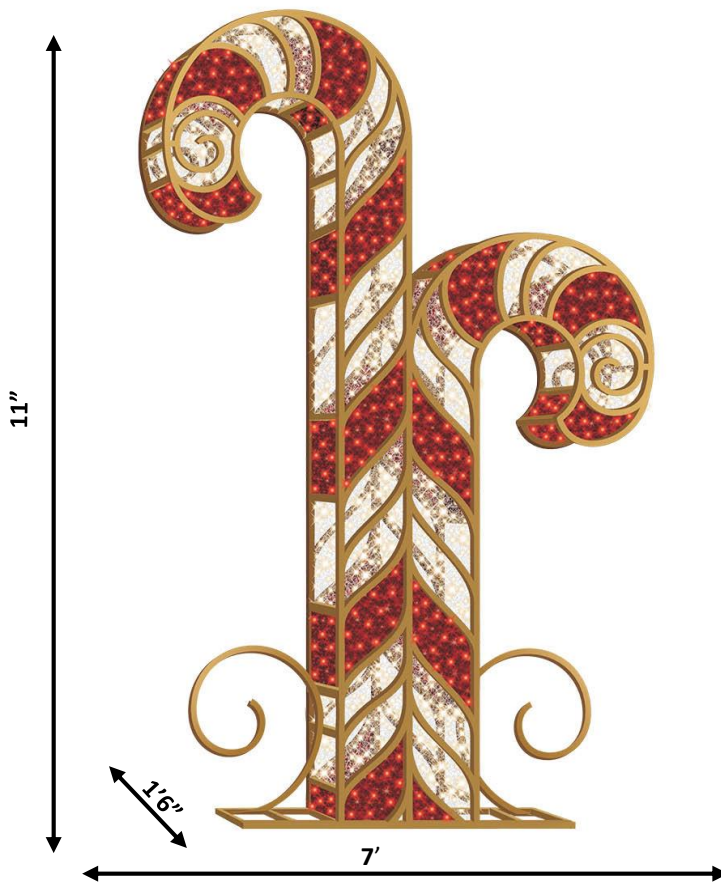

# Dimensional Displays

## 11' 3D Candy Cane-LED Red & Warm White

This is what candy canes actually look like to children- big, bright, glowing towers of sweetness that just glow with the potential for Christmas deliciousness! Sweeten up your Christmas display with our 9- and 11-foot candy canes and give your guests some eye candy!

- |   |   |
|---|---|
| <b>Lighting:</b> Combination of Commercial Grade LED Rope Lights and LED Mini Lights                    | <b>Power Cord:</b> 6' UL Rated Power Cord         |
| <b>Rope Lighting:</b> 13 mm, transparent PVC w/1.1" bulb spacing  | <b>Estimated Shipping Cubes:</b> 142.5 Cubic Feet |
| <b>Stringer Lighting:</b> Transparent PVC cable, bullet cap with glue injection, IP44, outdoor rated    | <b>Carton Dimensions:</b> 11.3' x 3.8' x 3.3'     |
| <b>Dimensional Material:</b> Red Tinsel with Transparent Flexi-PVC Net                                  | <b>Some assembly required.</b>                    |
| <b>Construction Type:</b> Steel, golden powder coated frame designed for demanding outdoor applications |   |