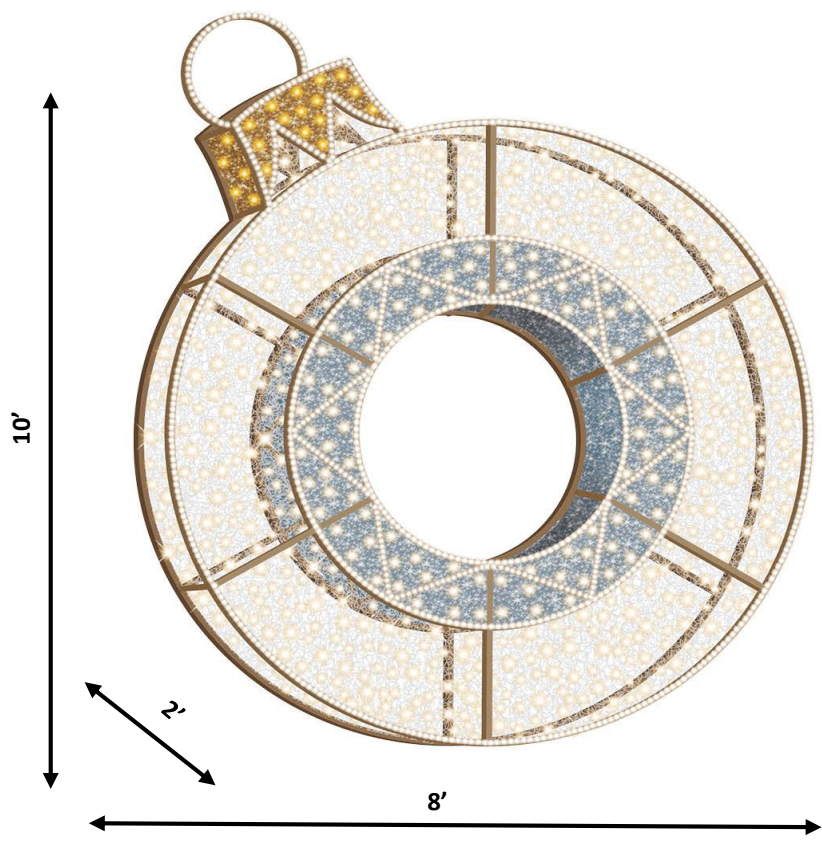

Dimensional Displays

10' LED Ornament Icon-Feature Piece

Our **Iconic Commercial Christmas Decoration Centerpiece's** are designed to give you that WOW-factor that we're all looking for. These unique pieces are made with highest quality for Commercial Use with LED lights. Perfect for any application where you want to draw attention and create Photo-Ops for Social Medi.

- | | |
|--|---|
| <p>Lighting: Combination of Commercial Grade LED Rope Lights and LED Mini Lights</p> <p>Rope Lighting: 13 mm, transparent PVC w/1.1" bulb spacing</p> <p>Stringer Lighting: Transparent PVC cable, bullet cap with glue injection, IP44, outdoor rated</p> <p>Dimensional Material: Gold and Silver Tinsel with Transparent Flexi-PVC Net</p> <p>Construction Type: Steel, golden powder coated frame designed for demanding outdoor applications</p> | <p>Power Cord: 6' UL Rated Power Cord</p> <p>Estimated Shipping Cubes: 243 Cubic Feet</p> <p>Carton Dimensions: 8.5' x 6.6' x 4.3'</p> <p>Some assembly required.</p> |
|--|---|

Product ID: 3D-LOI10-GS-WW