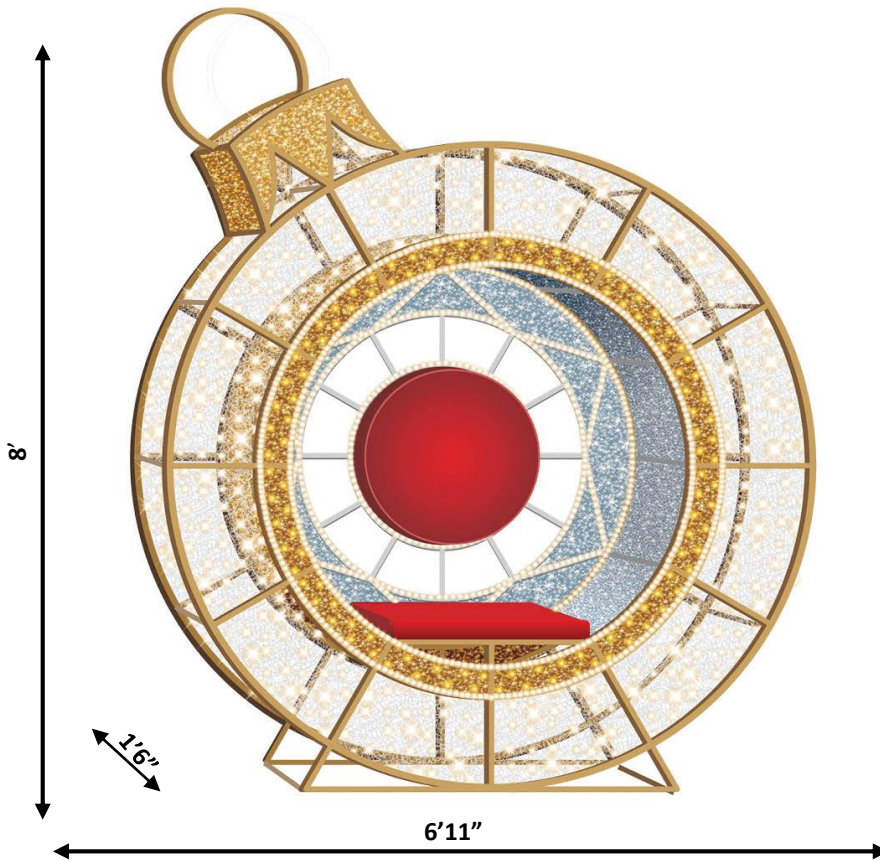

Dimensional Displays

8' LED Ornament Icon-Photo Op Feature Piece with Deluxe Red Seat

Great for commercial photo shoots and social media shots alike. This festive ornament throne will make anyone feel like the king or queen of Christmas!

- | | |
|--|--|
| <p>Lighting: Combination of Commercial Grade LED Rope Lights and LED Mini Lights</p> <p>Rope Lighting: 13 mm, transparent PVC w/1.1" bulb spacing</p> <p>Stringer Lighting: Transparent PVC cable, bullet cap with glue injection, IP44, outdoor rated</p> <p>Dimensional Material: Gold and Silver Tinsel with Transparent Flexi-PVC Net</p> <p>Construction Type: Steel, golden powder coated frame designed for demanding outdoor applications</p> | <p>Power Cord: 6' UL Rated Power Cord</p> <p>Estimated Shipping Cubes: TBD Cubic Feet</p> <p>Carton Dimensions: TBD</p> <p>Some assembly required.</p> |
|--|--|