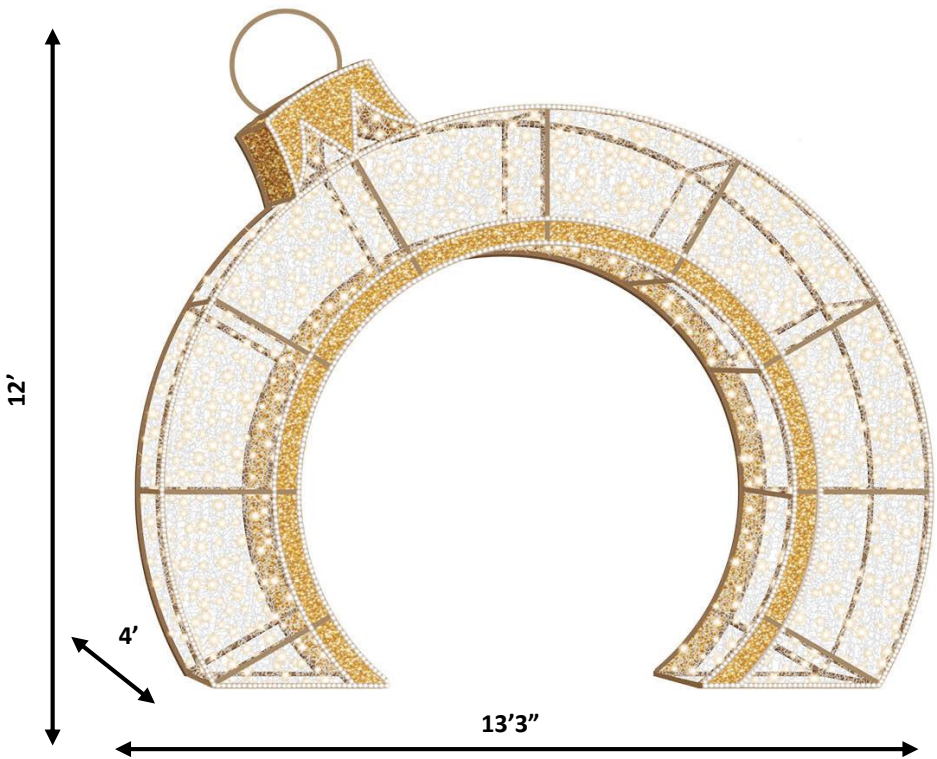

Dimensional Displays

12' LED Ornament Icon Walk Through-Feature Piece

Twelve feet high and shimmering with golden tones and <number> LED lights, this walk-through ornament is an amazing thing for shoppers and other passersby to find along their way.

- Lighting:** Combination of Commercial Grade LED Rope Lights and LED Mini Lights
- Rope Lighting:** 13 mm, transparent PVC w/1.1" bulb spacing
- Stringer Lighting:** Transparent PVC cable, bullet cap with glue injection, IP44, outdoor rated
- Dimensional Material:** Gold Tinsel with Transparent Flexi-PVC Net
- Construction Type:** Steel, golden powder coated frame designed for demanding outdoor applications

- Power Cord:** 6' UL Rated Power Cord
- Estimated Shipping Cubes:** 593 Cubic Feet
- Carton Dimensions:** 10.3' x 8.3' x 6.9'
- Some assembly required.

Product ID: 3D-LOIWT12-GT-WW