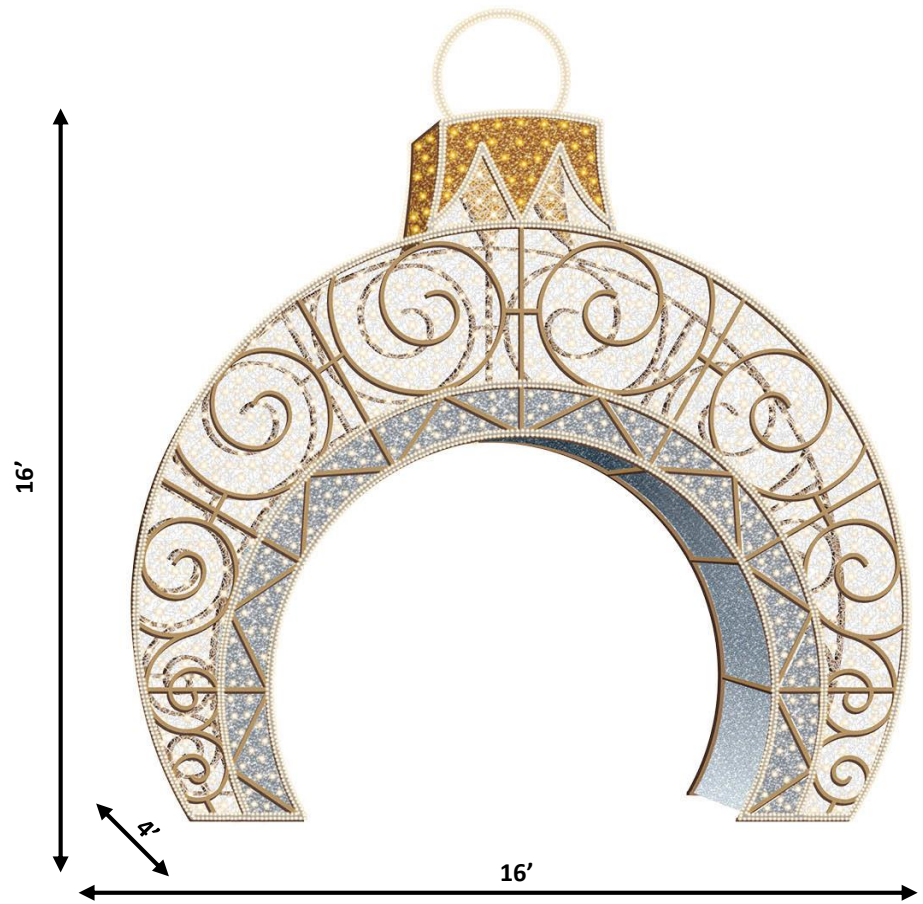

Dimensional Displays

16' LED Ornament Icon Walk Through-Deluxe Feature Piece

This towering, 16-foot ornament features elegant metal work that adds extra golden shine and eye-popping artistry to your Christmas celebration.

- Lighting:** Combination of Commercial Grade LED Rope Lights and LED Mini Lights
- Rope Lighting:** 13 mm, transparent PVC w/1.1" bulb spacing
- Stringer Lighting:** Transparent PVC cable, bullet cap with glue injection, IP44, outdoor rated
- Dimensional Material:** Gold and Silver Tinsel with Transparent Flexi-PVC Net
- Construction Type:** Steel, golden powder coated frame designed for demanding outdoor applications

- Power Cord:** 6' UL Rated Power Cord
- Estimated Shipping Cubes:** 753 Cubic Feet
- Carton Dimensions:** 13.8' x 8.3' x 6.6'
- Some assembly required.

Product ID: 3D-LOIWT16-GS-WWPW