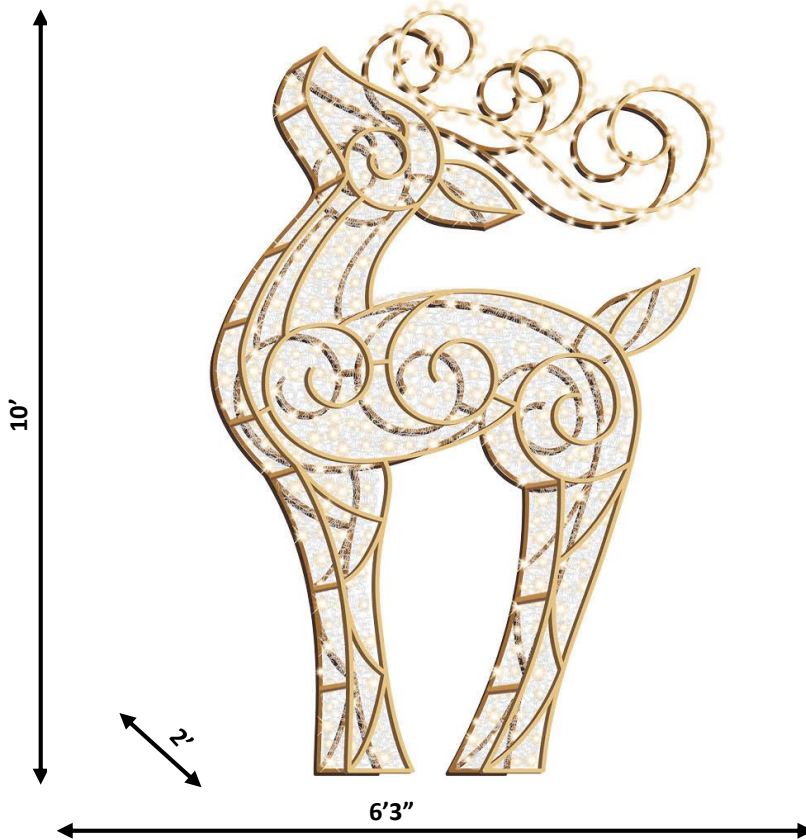

Dimensional Displays

10' LED Reindeer Icon-Warm White

Don't all reindeer look to the sky, waiting for Santa to stop by and add them to his team? Ours do, and they do it in style, with elegant design materials that do wonderful things when light. Available in 8', 10', and 12' options mean you can feature reindeer who are ready to fly and little ones dreaming of the day they can.

- Lighting:** Combination of Commercial Grade LED Rope Lights and LED Mini Lights
- Rope Lighting:** 13 mm, transparent PVC w/1.1" bulb spacing
- Stringer Lighting:** Transparent PVC cable, bullet cap with glue injection, IP44, outdoor rated
- Dimensional Material:** Gold and Silver Tinsel with Transparent Flexi-PVC Net
- Construction Type:** Aluminum, golden powder coated frame designed for demanding outdoor applications
- Power Cord:** 6' UL Rated Power Cord
- Estimated Shipping Cubes:** 198 Cubic Feet
- Carton Dimensions:** 7.1' x 6.6' x 4.3'
- Some assembly required.**

Product ID: 3D-LRI10-GWW