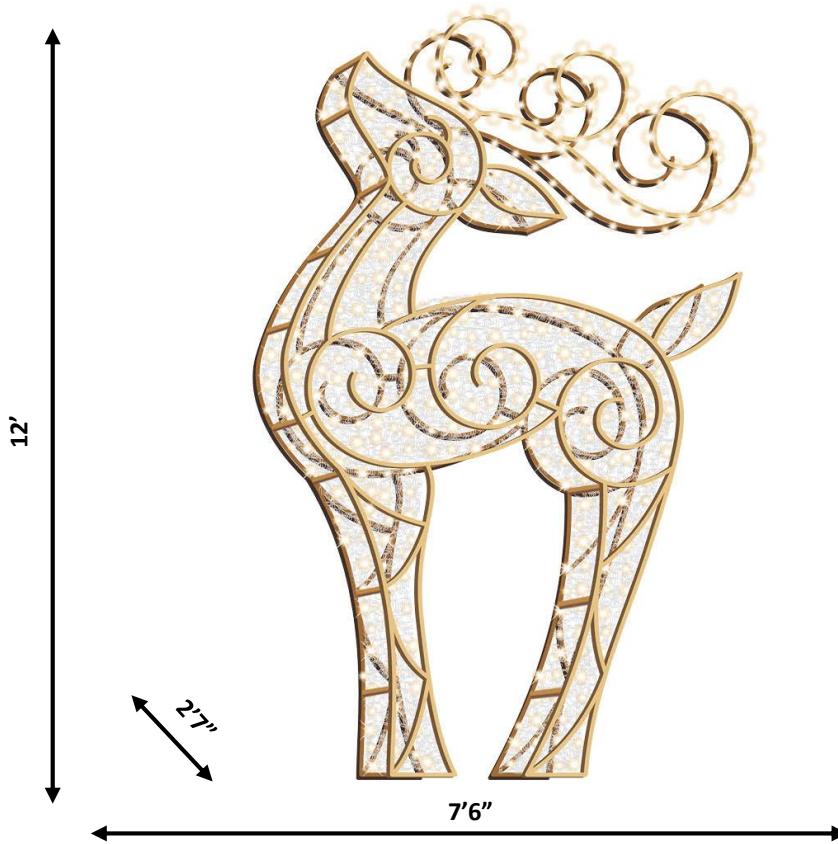

# Dimensional Displays

## 12' LED Reindeer Icon-Warm White

Don't all reindeer look to the sky, waiting for Santa to stop by and add them to his team? Ours do. And they do it in style, with elegant design and materials that do wonderful things with light. 8', 10', and 12' options mean you can feature reindeer who are ready to fly and little ones dreaming of they day they can.

**Dimensional Material:** Transparent Flexi-PVC Net

**Construction Type:** Aluminum, golden powder coated frame designed for demanding outdoor applications

**Power Cord:** 6' UL Rated Power Cord

**Estimated Shipping Cubes:** 400 Cubic Feet

**Carton Dimensions:** 8.4' x 7.7' x 6.2'

**Some assembly required.**

**Product ID: 3D-LRI12-GWW**