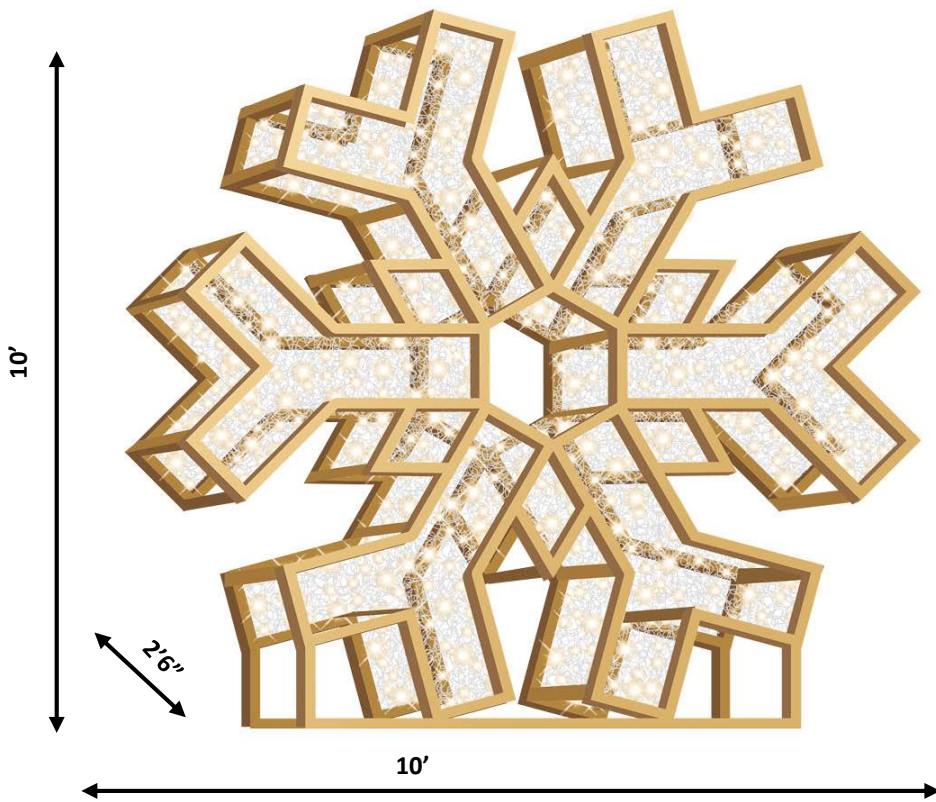

Dimensional Displays

10' LED Snowflake Icon-Radiant-Warm White

Our **Iconic Commercial Christmas Decoration Centerpiece's** are designed to give you that WOW-factor that we're all looking for. These unique pieces are made with highest quality for Commercial Use with LED lights. Perfect for any application where you want to draw attention and create Photo-Ops for Social Medi.

Lighting: Commercial Grade LED Bullet Cap Mini Lights	Power Cord: 6' UL Rated Power Cord
Orientation: Radiant	Estimated Shipping Cubes: 297 Cubic Feet
Stringer Lighting: Transparent PVC cable, bullet cap with glue injection, IP44, outdoor rated	Carton Dimensions: 7.9' x 7.8' x 4.8'
Dimensional Material: Transparent Flexi-PVC Net	Some assembly required.
Construction Type: Steel, golden powder coated frame designed for demanding outdoor applications	

Product ID:3D-LSI10-GRWW