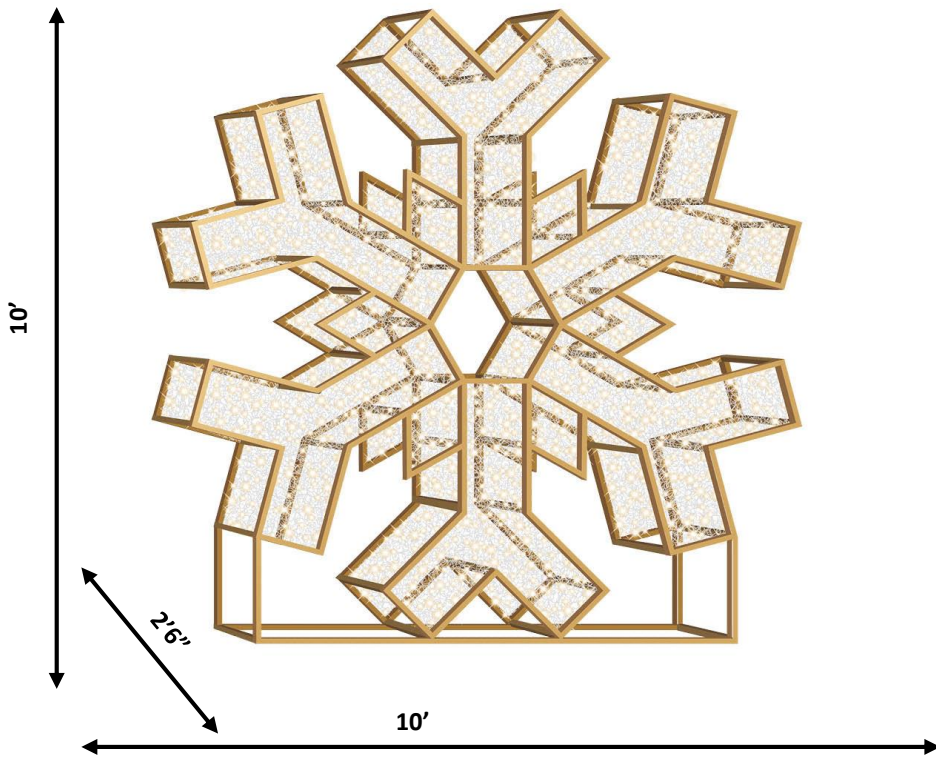

Dimensional Displays

10' LED Snowflake Icon-Warm White

Our **Iconic Commercial Christmas Decoration Centerpiece's** are designed to give you that WOW-factor that we're all looking for. These unique pieces are made with highest quality for Commercial Use with LED lights. Perfect for any application where you want to draw attention and create Photo-Ops for Social Medi.

| | |
|---|---|
| Lighting: Commercial Grade LED Bullet Cap Mini Lights | Power Cord: 6' UL Rated Power Cord |
| Orientation: Standard | Estimated Shipping Cubes: 382 Cubic Feet |
| Stringer Lighting: Transparent PVC cable, bullet cap with glue injection, IP44, outdoor rated | Carton Dimensions: 10.3' x 7.0' x 5.3' |
| Dimensional Material: Transparent Flexi-PVC Net | Some assembly required. |
| Construction Type: Steel, golden powder coated frame designed for demanding outdoor applications | |