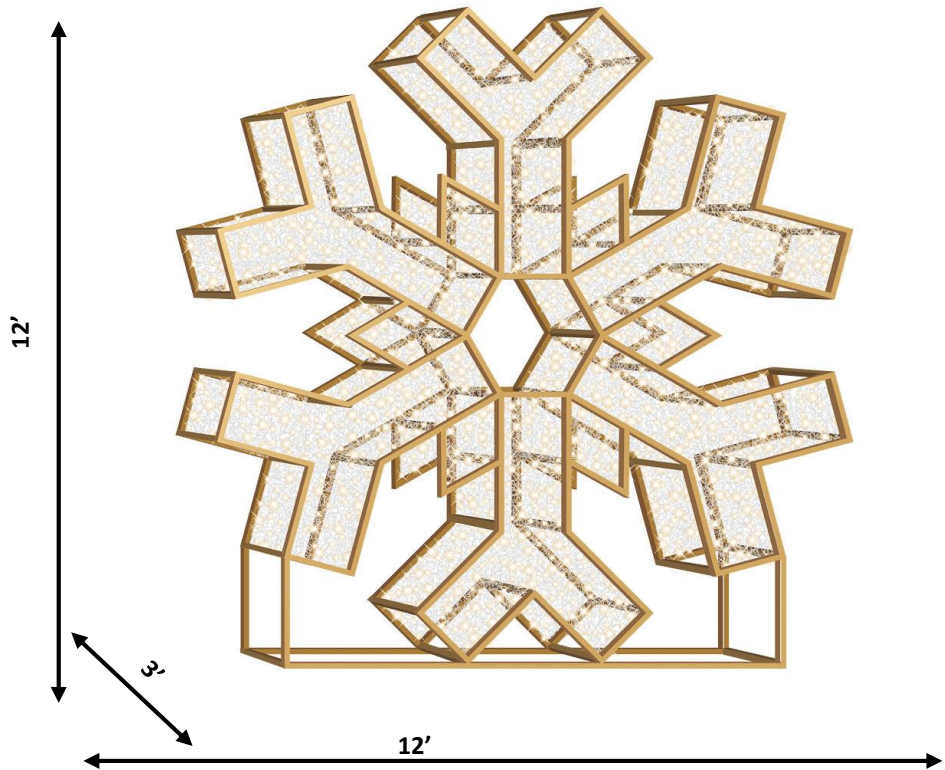

Dimensional Displays

12' LED Snowflake Icon-Warm White

Our **Iconic Commercial Christmas Decoration Centerpiece's** are designed to give you that WOW-factor that we're all looking for. These unique pieces are made with highest quality for Commercial Use with LED lights. Perfect for any application where you want to draw attention and create Photo-Ops for Social Medi.

Lighting: Commercial Grade LED Bullet Cap Mini Lights

Orientation: Standard

Stringer Lighting: Transparent PVC cable, bullet cap with glue injection, IP44, outdoor rated

Dimensional Material: Transparent Flexi-PVC Net

Construction Type: Steel, golden powder coated frame designed for demanding outdoor applications

Power Cord: 6' UL Rated Power Cord

Estimated Shipping Cubes: 608 Cubic Feet

Carton Dimensions: 11.9' x 8.0' x 6.4'