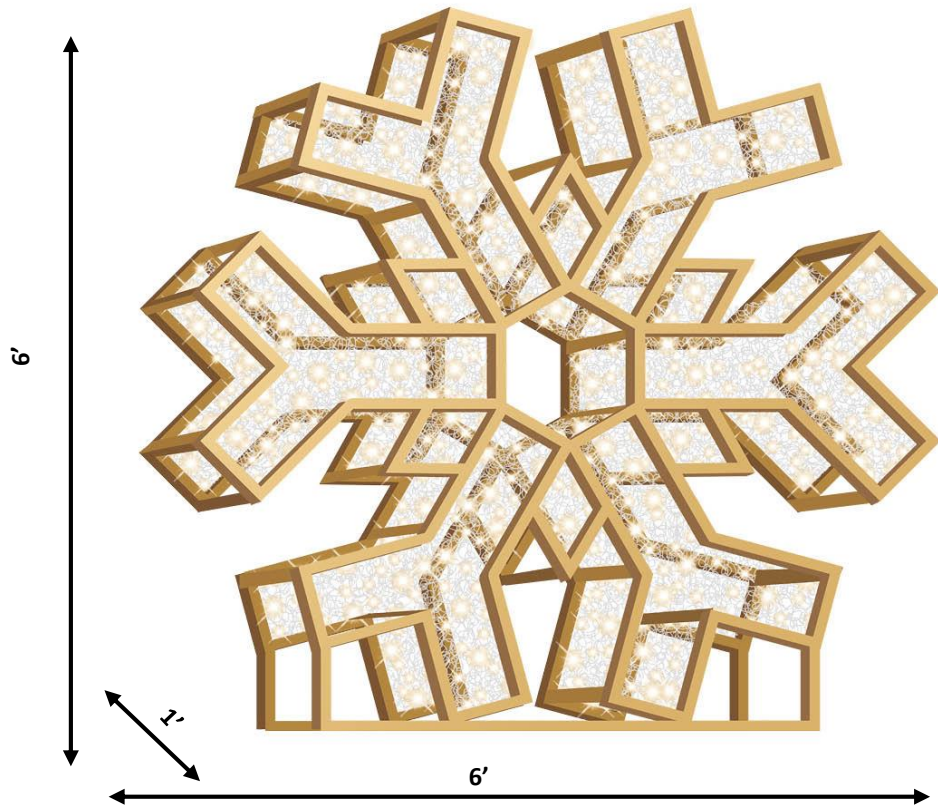

Dimensional Displays

6' LED Snowflake Icon-Radiant-Warm White

Snowflakes come in different sizes and so do ours. Add a beautiful, architectural snowflake, or snowflake pattern to a variety of spaces with our 6-, 8-, 10-, and 12-foot options.

- Lighting:** Commercial Grade LED Bullet Cap Mini Lights
- Orientation:** Radiant
- Stringer Lighting:** Transparent PVC cable, bullet cap with glue injection, IP44, outdoor rated
- Dimensional Material:** Transparent Flexi-PVC Net
- Construction Type:** Steel, golden powder coated frame designed for demanding outdoor applications

- Power Cord:** 6' UL Rated Power Cord
- Estimated Shipping Cubes:** 74 Cubic Feet
- Carton Dimensions:** 6' 8" x 6' 8" x 1' 8"
- Some assembly required.**

Product ID: 3D-LSI6-GRWW