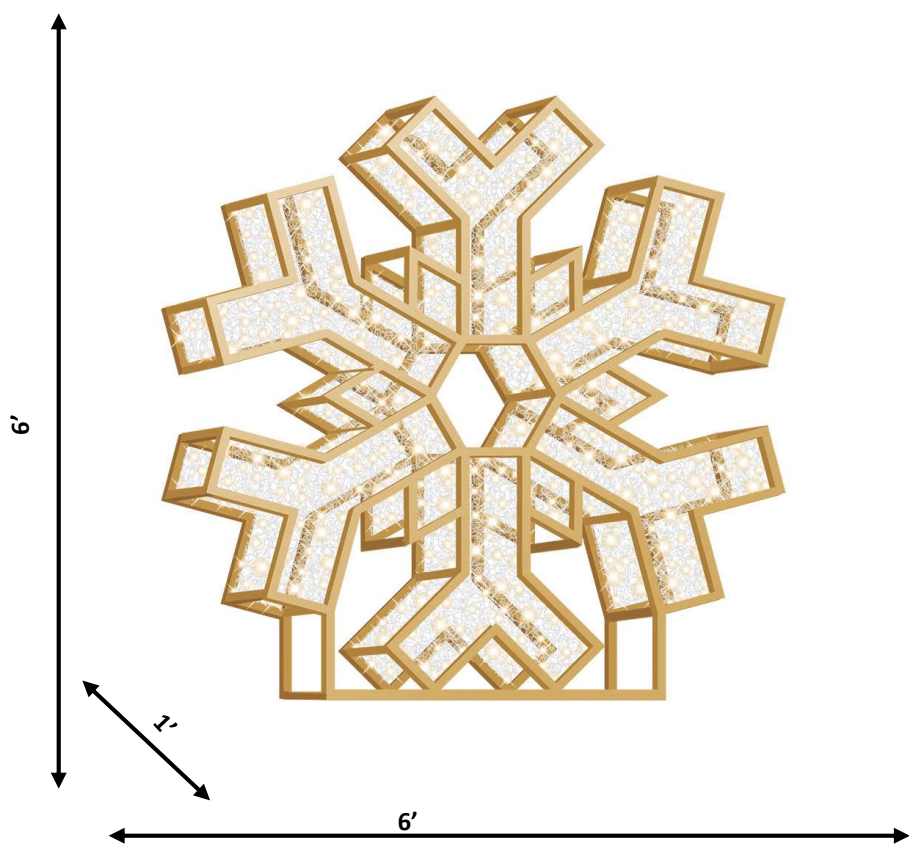

Dimensional Displays

6' LED Snowflake Icon-Warm White

Our **Iconic Commercial Christmas Decoration Centerpiece's** are designed to give you that WOW-factor that we're all looking for. These unique pieces are made with highest quality for Commercial Use with LED lights. Perfect for any application where you want to draw attention and create Photo-Ops for Social Medi.

Lighting: Commercial Grade LED Bullet Cap Mini Lights

Orientation: Standard

Stringer Lighting: Transparent PVC cable, bullet cap with glue injection, IP44, outdoor rated

Dimensional Material: Transparent Flexi-PVC Net

Construction Type: Steel, golden powder coated frame designed for demanding outdoor applications

Power Cord: 6' UL Rated Power Cord

Estimated Shipping Cubes: 74 Cubic Feet

Carton Dimensions: 6' 8" x 6' 8" x 1' 8"