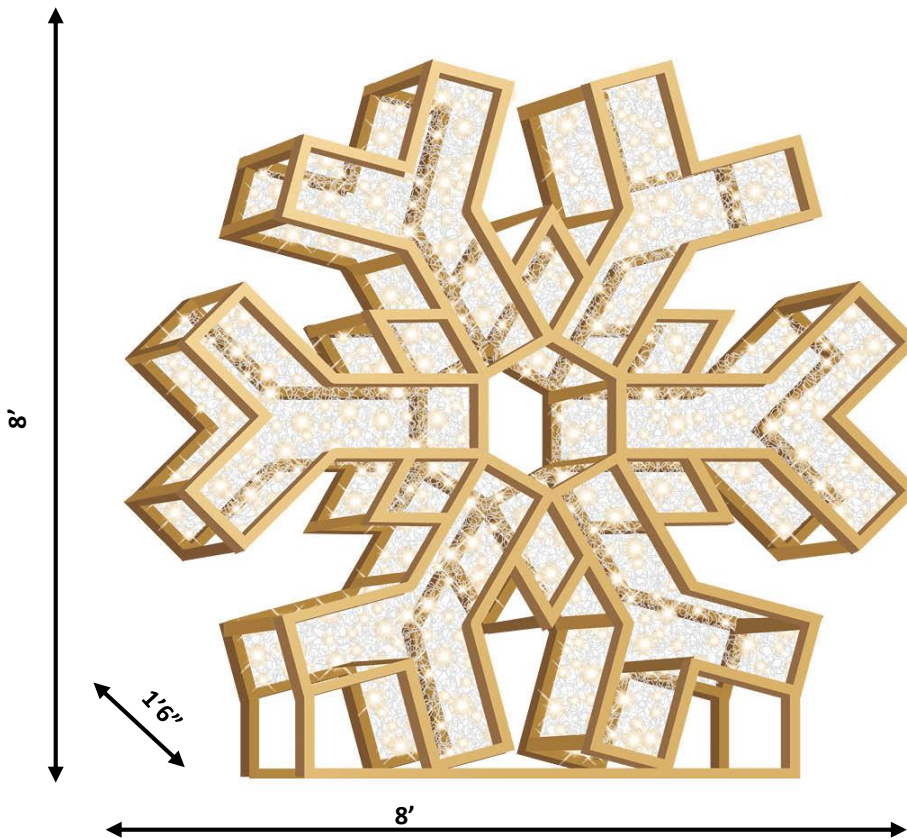

Dimensional Displays

8' LED Snowflake Icon-Radiant-Warm White

Our **Iconic Commercial Christmas Decoration Centerpiece's** are designed to give you that WOW-factor that we're all looking for. These unique pieces are made with highest quality for Commercial Use with LED lights. Perfect for any application where you want to draw attention and create Photo-Ops for Social Medi.

- | | |
|---|---|
| <p>Lighting: Commercial Grade LED Bullet Cap Mini Lights</p> <p>Orientation: Radiant</p> <p>Stringer Lighting: Transparent PVC cable, bullet cap with glue injection, IP44, outdoor rated</p> <p>Dimensional Material: Transparent Flexi-PVC Net</p> <p>Construction Type: Steel, golden powder coated frame designed for demanding outdoor applications</p> | <p>Power Cord: 6' UL Rated Power Cord</p> <p>Estimated Shipping Cubes: TBD Cubic Feet</p> <p>Carton Dimensions: TBD</p> <p>Some assembly required.</p> |
|---|---|