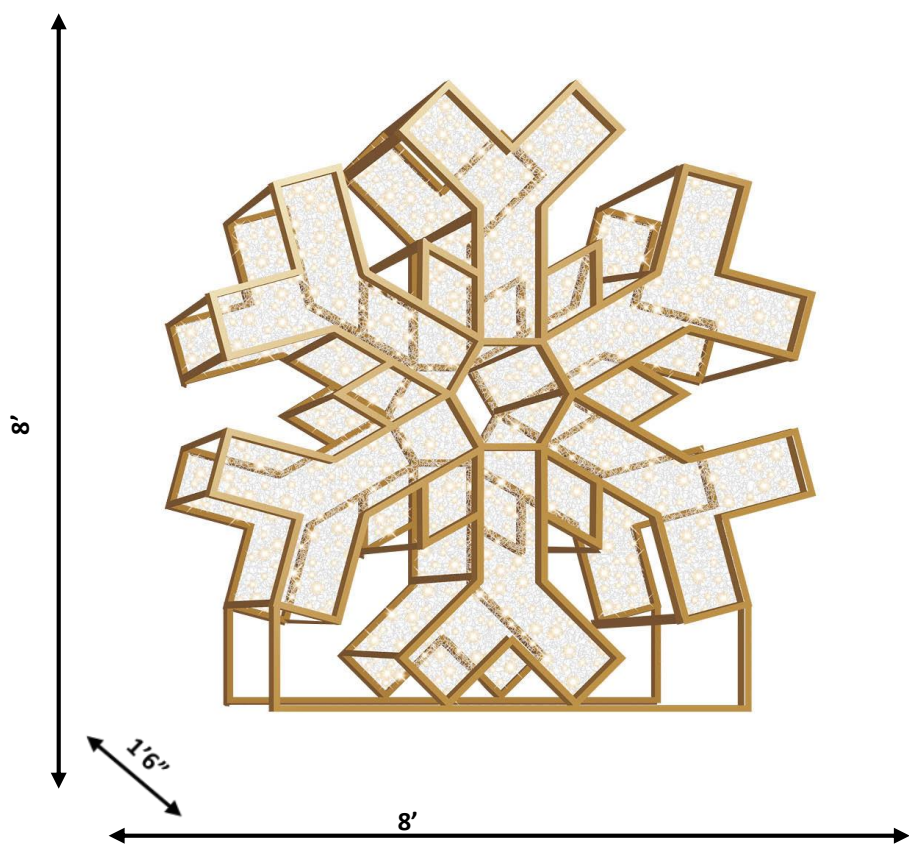

# Dimensional Displays

## 8' LED Snowflake Icon-Warm White

Our **Iconic Commercial Christmas Decoration Centerpiece's** are designed to give you that WOW-factor that we're all looking for. These unique pieces are made with highest quality for Commercial Use with LED lights. Perfect for any application where you want to draw attention and create Photo-Ops for Social Medi.