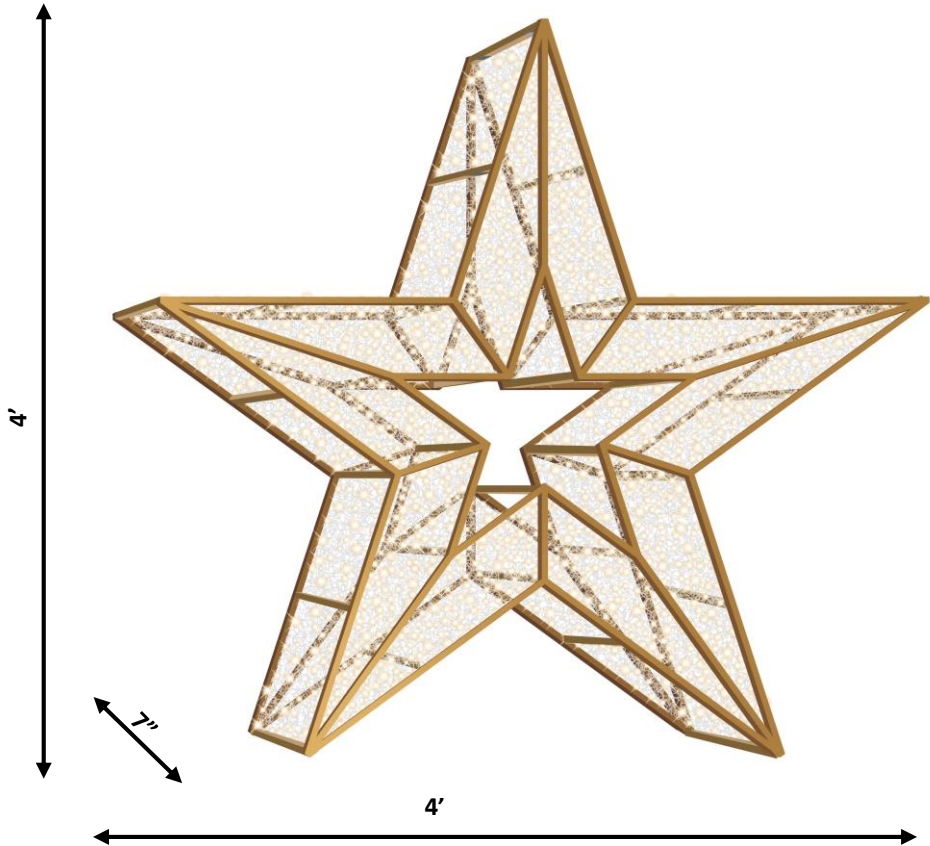

# Dimensional Displays

## 4' 3D LED Star Icon-Warm White

Just like snowflakes, stars are an essential part of Christmastime skies. Bring some Christmas starlight into your seasonal display with the depth and brilliance of our 4-, 7-, and 12-foot stars.