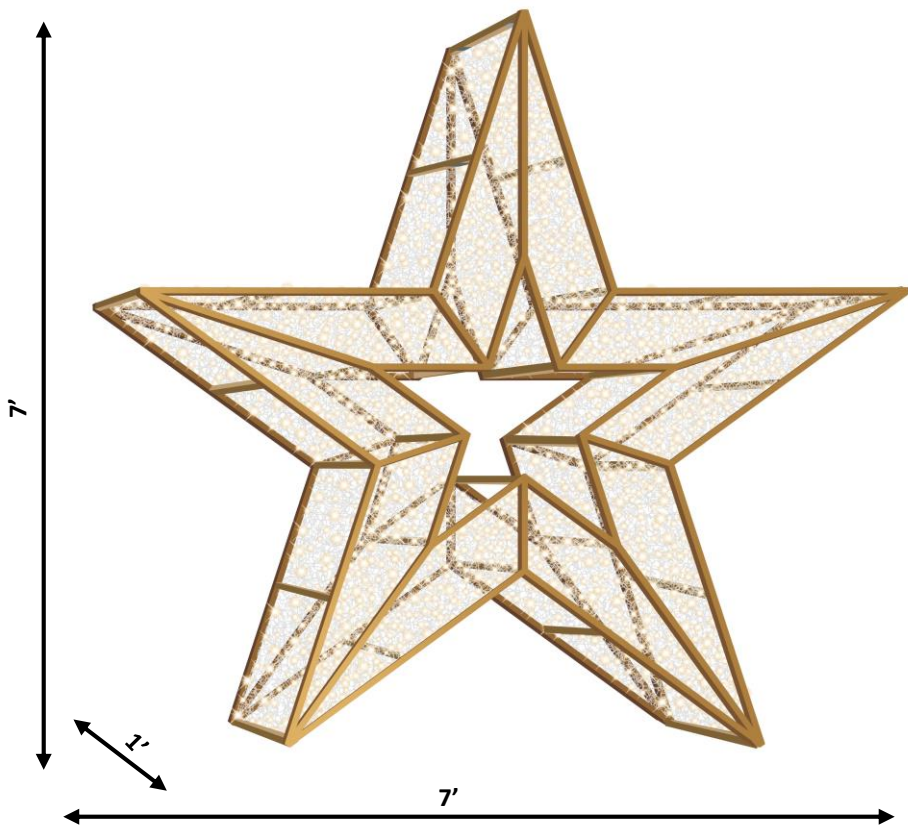

# Dimensional Displays

## 7' 3D LED Star Icon-Warm White

Just like snowflakes, stars are an essential part of Christmastime skies. Bring some Christmas starlight into your seasonal display with the depth and brilliance of our 4-, 7-, and 12 foot stars.

**Construction Type:** Steel, golden powder coated frame designed for demanding outdoor applications

**Power Cord:** 6' UL Rated Power Cord

**Estimated Shipping Cubes:** 110 Cubic Feet

**Carton Dimensions:** 7.5' x 4.4' x 3.5'