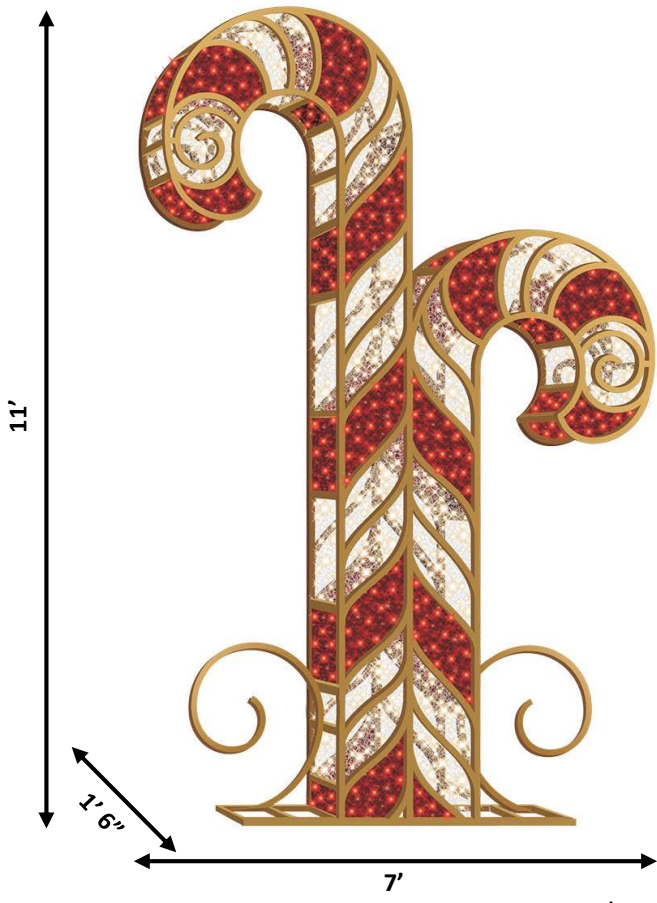

# Dimensional Displays

## 11' 3D LED Candy Cane - Red & Warm White

Fun Fact: This is what candy canes really look like to children—big, bright, brilliant towers of sweetness glowing with potential for Christmas deliciousness! Sweeten up your Christmas display with our 9- and 11-foot options to give your guests some eye candy!

- **Lighting:** Commercial Grade LED Mini Lights
- **Stringer Lighting:** Transparent PVC cable, bullet cap with glue injection
- **Dimensional Material:** Red and Transparent Flexi-PVC Net
- **Construction Type:** Aluminum, gold powder coated frame designed for demanding outdoor applications.
- **Rating:** IP44 - Outdoor rated
- **Power Cord:** 6' UL Rated Power Cord
- **Estimated Shipping Cubes:** 71 ft<sup>3</sup>
- **Carton Dimensions:** (1) 4' X 6' X 2', (1) 2'-4" X 5'-3" X 2'
- **Some assembly required.**