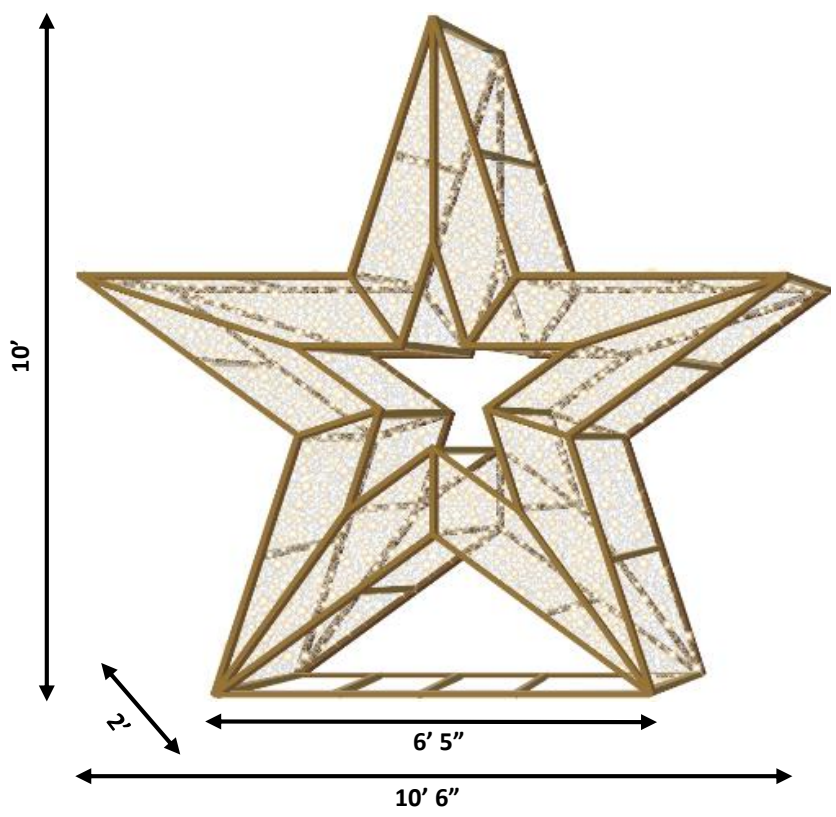

Dimensional Displays

10' 3D LED Star - Warm White

Just like snowflakes, stars are an essential part of Christmastime skies. Our Iconic Commercial Christmas Decoration is bound to shine some Christmas starlight into your seasonal display with the depth and brilliance that will give you that WOW-factor that we're all looking for. Available in 4-, 7- and 10-foot options.

- **Lighting:** Commercial Grade LED Mini Lights
- **Stringer Lighting:** Transparent PVC cable, bullet cap with glue injection
- **Dimensional Material:** Transparent Flexi-PVC Net
- **Construction Type:** Aluminum, gold powder coated frame designed for demanding outdoor applications.
- **Rating:** IP44 - Outdoor rated
- **Power Cord:** 6' UL Rated Power Cord
- **Estimated Shipping Cubes:** 95 ft³
- **Carton Dimensions:** (2) 6'-4" X 2'-7" X 2'-2", (1) 4'-10" X 2'-7" X 2'-3"
- **Some assembly required.**