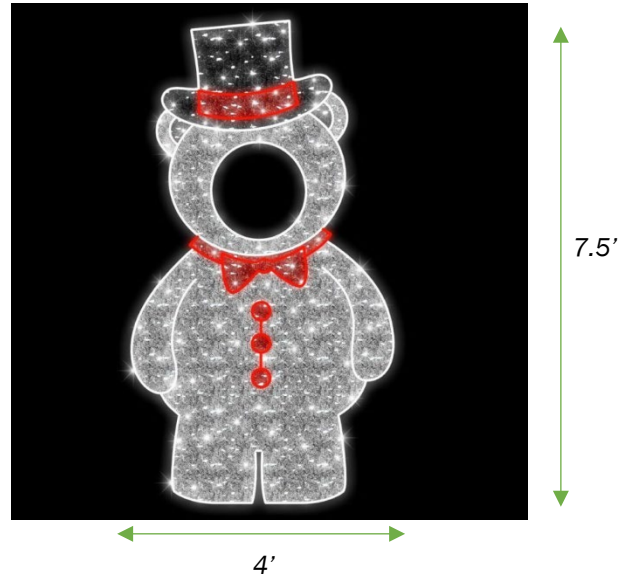

7.5' 2D LED Father Bear

SKU: 2D-FBEAR75

Features

- Commercial Grade
- IP65 Weather Rating
- Red, Black, and White tinsel
- Commercial Grade LED Rope Light and Mini Lights
- White powder-coated Steel frame
- Designed and coated for indoor/outdoor use

Material Specs

Lighting:	Commercial Grade LED Rope Light and String Lights
Rope Light:	13 mm, transparent PVC w/1.1" bulb spacing
Dimensional Material:	Red, Black, and White Tinsel
Construction Type:	White powder-coated steel frame designed for demanding outdoor applications
Power Cord Length:	6' UL rated power cord
Height:	7.5'
Width:	4'
Weight:	35 lbs
Shipping Dimensions:	50" X 96" X 3"