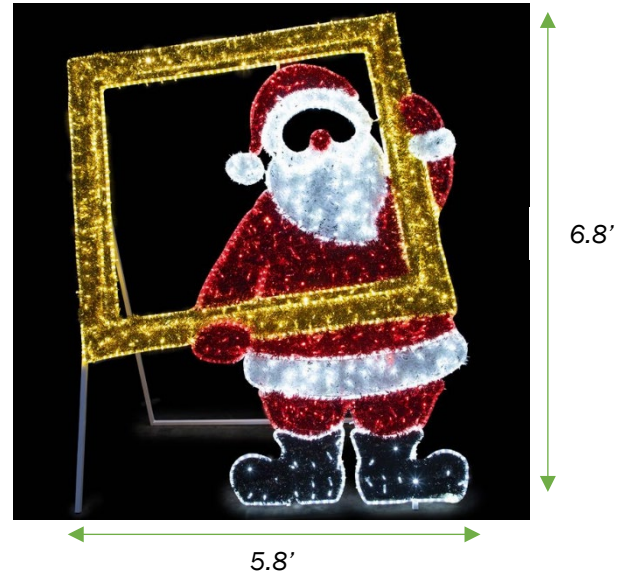

7' 2D Santa with Photo Frame

SKU: 2D-SPF7

Features

- Commercial Grade
- IP65 Weather Rating
- Red, Gold, Black and White tinsel
- Commercial Grade LED Rope Light and Mini Lights
- White powder-coated steel frame
- Designed and coated for indoor/outdoor use

Material Specs

Lighting:	Commercial Grade LED Rope Light and String Lights
Rope Light:	13 mm, transparent PVC w/1.1" bulb spacing
Dimensional Material:	Red, Gold, Black and White Tinsel
Construction Type:	White powder-coated steel frame designed for demanding outdoor applications
Power Cord Length:	4.9' UL rated power cord
Height:	6.8'
Width:	5.8'
Weight:	40 lbs
Shipping Dimensions:	88" X 73" X 3"