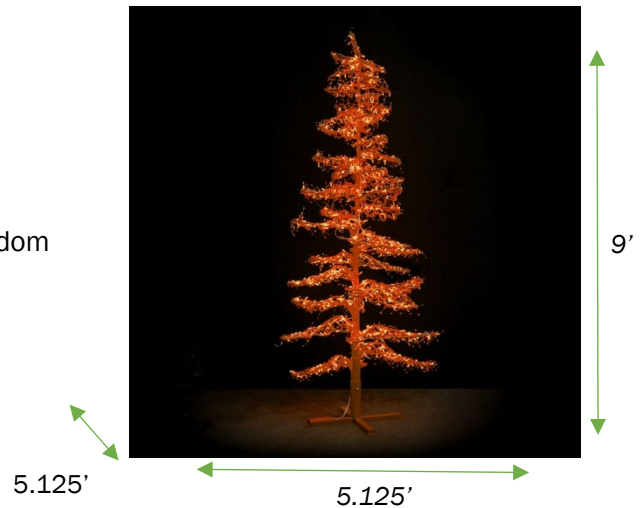

9' Ice Sculpture Christmas Tree Amber/Orange

SKU: 3D-11007-A

Features

- Commercial Grade
- IP65 Weather Rating
- 5mm Wide Angle Conical LED Amber/Orange with random flash
- Steady and Flash
- Amber/Orange powder-coated aluminum frame
- Designed and coated for indoor/outdoor use

Material Specs

Lighting:	5mm Wide Angle Conical
Number of LEDs:	1112
LED Color:	Amber/Orange
LED Effect:	Steady and Flashing
Height:	9'
Largest Diameter:	5.125'
Construction Type:	Aluminum, powder-coated frame designed for demanding outdoor applications
Power Supply:	24V 60W transformer
Number of Pieces:	3 pieces, 12 branches and 1 base
Estimated Shipping Cubes:	29.5 ft ³
Carton Dimensions:	56" X 26" X 35"
Weight:	63.93 lbs.