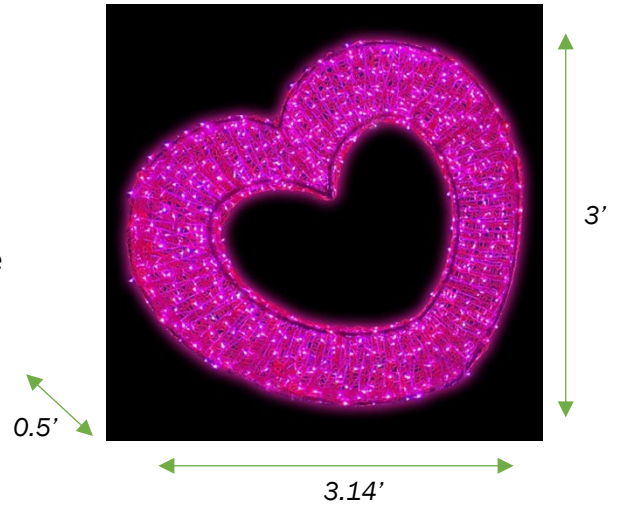

3' 3D LED Heart

SKU: 3D-11015

Features

- Commercial Grade
- IP44 Weather Rating
- Bullet Cap LEDs with Glue Injection and Transparent PVC Cable
- Steady and flashing LED lighting
- White powder-coated aluminum frame with PVC Mesh
- Designed and coated for indoor/outdoor use

Material Specs

Lighting:	Commercial Grade LED Mini Lights
Number of LEDs:	216
LED Effect:	Static and Flash
LED Color:	Pink
Dimensional Material:	PVC Mesh Net
Construction Type:	White powder-coated aluminum frame designed for demanding outdoor applications
Power Supply:	24V 20W transformer
Power Cord Length:	5' UL rated power cord
Height:	3'
Width:	3.14'
Depth:	0.5'
Number of Pieces:	1 Pieces plus 1 base plate