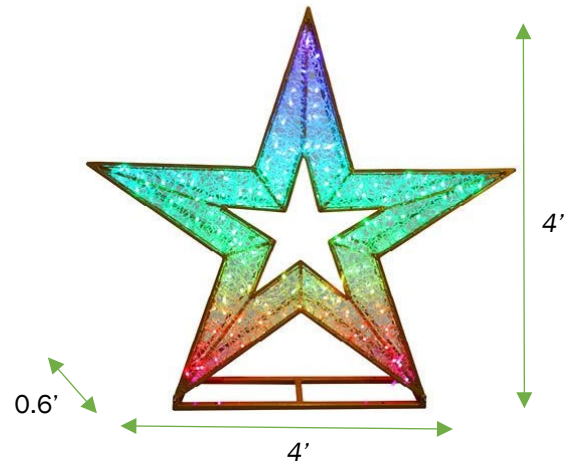

4' 3D LED Star Icon – Twinkly Pro RGBW

SKU: 3D-1J005-TWKRGBW

Features

- Commercial Grade
- IP65 Weather Rating
- Twinkly Pro Smart Lighting with Controller Included
- Animated
- Gold powder-coated aluminum frame with PVC Mesh
- Designed and coated for indoor/outdoor use

Material Specs

Lighting:	Commercial Grade Twinkly Pro Smart Lighting
Number of LEDs:	400
LED Color:	RGBW
Controller:	2 Port Wi-Fi Controller
Number of Controllers:	1
Dimensional Material:	Transparent PVC Net
Construction Type:	Aluminum, gold powder-coated frame designed for demanding outdoor applications
Number of Pieces:	1 plus the base
Height:	4'
Width:	4'
Depth:	0.6'
Estimated Shipping Cubes:	18.8 ft ³
Carton Dimensions:	50" X 54" X 12"
Weight:	45 lbs.