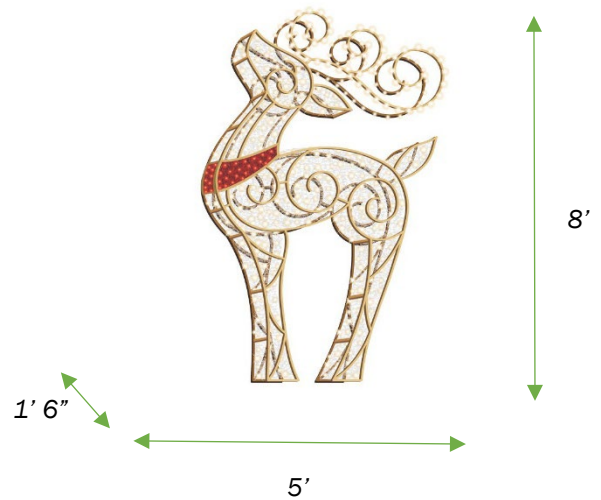

## 8' LED Reindeer Icon – Warm White

SKU: 3D-1J011

### Features

- Commercial Grade
- IP44 Weather Rating
- Commercial Grade LED Bullet Cap Mini Lights
- Steady and flashing LED lighting
- Gold powder-coated aluminum frame with PVC Mesh
- Designed and coated for indoor/outdoor use

### Material Specs

<b>Lighting:</b>	Commercial Grade LED Bullet Cap Mini Lights
<b>Number of LEDs:</b>	1095 Warm White LEDs with 63 Red LEDs
<b>LED Color</b>	Warm White and Red
<b>Dimensional Material:</b>	Transparent PVC Net
<b>Construction Type:</b>	Aluminum, gold powder-coated frame designed for demanding outdoor applications
<b>Voltage</b>	110/120 (US Plug)
<b>Power Supply:</b>	24V 60W transformer
<b>Power Cord Length</b>	6' UL rated power cord
<b>Estimated Shipping Cubes:</b>	40 ft <sup>3</sup>
<b>Carton Dimensions:</b>	18" X 67" X 57"
<b>Shipping Weight:</b>	110 lbs.

### Hardware Specs

<b>M6X50 Bolt with Nut</b>	Quantity 20
<b>M6X70 Bolt with Nut</b>	Quantity 8