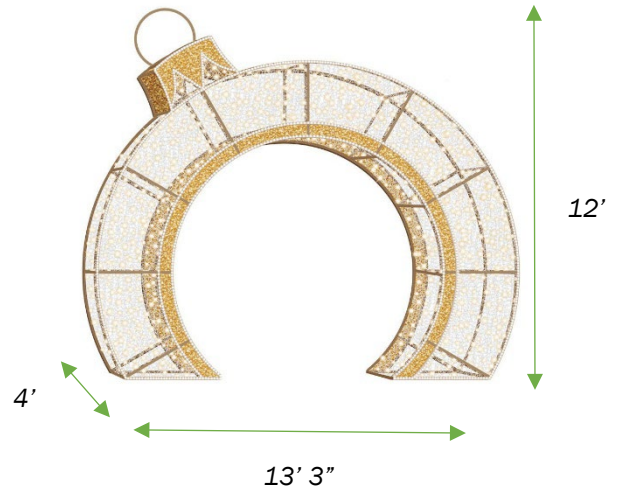

## 12' LED Ornament Icon Walk Through – Feature Piece

SKU: 3D-1J013

### Features

- Commercial Grade
- IP44 Weather Rating
- Bullet Cap LEDs and Transparent PVC Cable Rope Lights
- Steady and flashing LED lighting
- Gold powder-coated aluminum frame with PVC Mesh
- Designed and coated for indoor/outdoor use

### Material Specs

<b>Lighting:</b>	Commercial Grade LED Rope Lights and LED Bullet Cap Mini Lights
<b>Rope Lighting:</b>	59 Meters of 13 mm, transparent PVC w/1.1" bulb spacing
<b>Number of LEDs:</b>	4928 static LEDs with 106 flash LEDs
<b>LED Color</b>	Gold and Warm White
<b>Dimensional Material:</b>	Transparent PVC Net
<b>Construction Type:</b>	Steel, gold powder-coated frame designed for demanding outdoor applications
<b>Voltage</b>	110/120 (US Plug)
<b>Power Supply:</b>	2 X 24V 150W transformer and 4-Way Splitter
<b>Power Cord Length</b>	6' UL rated power cord
<b>Estimated Shipping Cubes:</b>	211.8 ft <sup>3</sup>
<b>Carton Dimensions:</b>	44" X 126" X 66"
<b>Shipping Weight:</b>	460 lbs.

### Hardware Specs

<b>M8X60 Bolt with Nut</b>	Quantity 74
----------------------------	-------------