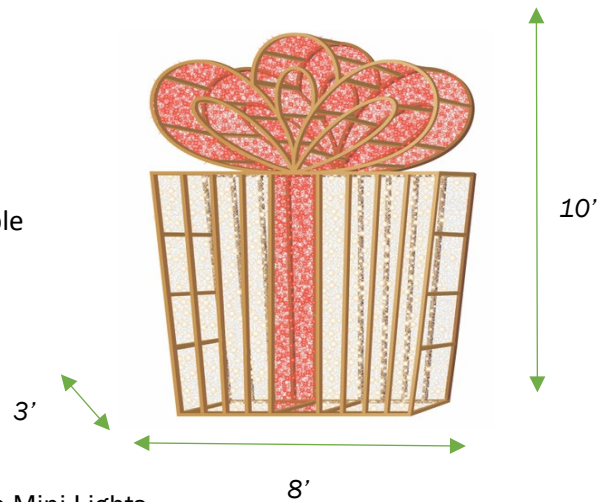

## 10' 3D LED Present Icon

SKU: 3D-1J023

### Features

- Commercial Grade
- IP44 Weather Rating
- Bullet Cap LEDs with Glue Injection and Transparent PVC Cable
- Steady and flashing LED lighting
- Gold powder-coated aluminum frame with PVC Mesh
- Designed and coated for indoor/outdoor use

### Material Specs

<b>Lighting:</b>	Commercial Grade LED Bullet Cap Mini Lights
<b>LED Spacing:</b>	Approximately 5" Spacing between bulbs
<b>Number of LEDs:</b>	2480 static LEDs with 412 flash LEDs
<b>LED Color</b>	Warm White and Red
<b>Dimensional Material:</b>	Red and Transparent PVC Net
<b>Construction Type:</b>	Aluminum, gold powder-coated frame designed for demanding outdoor applications
<b>Voltage</b>	110/120 (US Plug)
<b>Power Supply:</b>	24V 150W transformer
<b>Power Cord Length</b>	6' UL rated power cord
<b>Estimated Shipping Cubes:</b>	144 ft <sup>3</sup>
<b>Carton Dimensions:</b>	75" X 48" X 69"
<b>Shipping Weight:</b>	375 lbs.