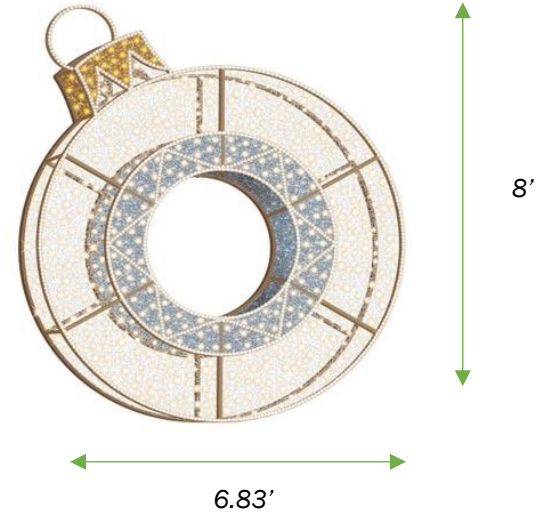

## 8' LED Ornament Icon – Feature Piece

SKU: 3D-1J029

### Features

- Commercial Grade
- IP65 Weather Rating
- Silver Tinsel and Transparent PVC Net
- Combination of Commercial Grade LED Rope Lights and LED Mini Lights
- Gold powder-coated aluminum frame with PVC Mesh
- Designed and coated for indoor/outdoor use

### Material Specs

<b>Number of LED Mini Lights:</b>	Warm White Steady - 1360, Flash - 170 and Pure White Steady - 260, Flash - 30
<b>Rope Light:</b>	44 Meters of 13 mm, transparent PVC w/1.1" bulb spacing
<b>Dimensional Material:</b>	Silver Tinsel and Transparent PVC Net
<b>Construction Type:</b>	Aluminum, gold powder-coated frame
<b>Power Supply:</b>	24V 100W transformer with 3 Way Y-Splitter
<b>Power Cord Length:</b>	6' UL rated power cord
<b>Height:</b>	8'
<b>Width:</b>	6.83'
<b>Depth:</b>	18"
<b>Weight:</b>	Approximately 256 lbs.
<b>Carton Dimensions:</b>	117" X 199" X 68"
<b>Estimated Shipping Cubes:</b>	916.2 ft <sup>3</sup>