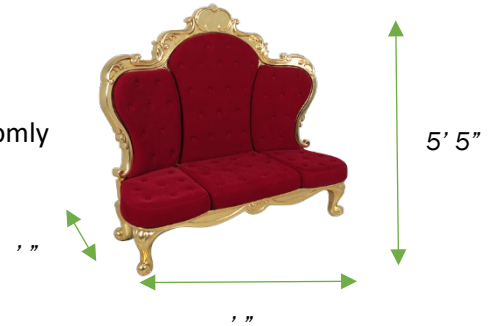

5.4' Grand Deluxe Throne – Red/Gold

SKU: 3DF-12098

Features

- Commercial Grade
- Quality craftsmanship using high strength fiberglass resin with randomly oriented polyester strands for maximum strength and durability
- Automotive paint with high grade UV inhibitor
- Hand painted to achieve the highest detail possible
- Designed and coated for indoor/outdoor use

Material Specs

Series:	Commercial Grade
Display:	Fiberglass
Display Material:	High strength fiberglass resin with randomly oriented polyester strands for maximum strength and durability
Paint:	Automotive paint, applied by hand, with high grade UV inhibitor for long-lasting use
Height:	5' 5"
Width:	37"
Depth:	37"
Weight Limit	400 lbs.
Carton Dimensions:	76" x 37" x 69"
Carton Weight:	290 lbs.
Carton Cubes:	113 ft ³