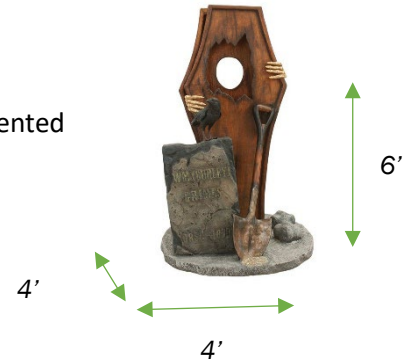

6' Coffin Photo Op

SKU: 3DF-81003

Features

- Commercial Grade
- Quality craftsmanship using high strength fiberglass resin with randomly oriented polyester strands for maximum strength and durability
- Automotive paint with high grade UV inhibitor
- Hand painted to achieve the highest detail possible
- Designed and coated for indoor/outdoor use

Material Specs

Series:	Commercial Grade
Display:	Fiberglass
Display Material:	High strength fiberglass resin with randomly oriented polyester strands for maximum strength and durability
Paint:	Automotive paint, applied by hand, with high grade UV inhibitor for long-lasting use
Height:	6'
Width:	4'
Depth:	4'
Approximate Weight:	75 lbs.