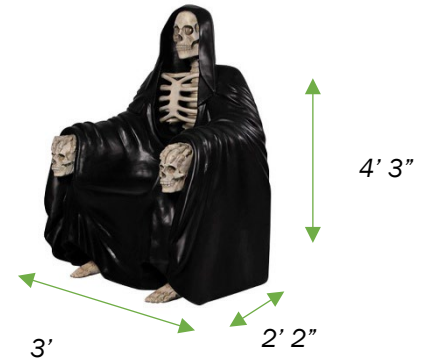

4.25' Grim Reaper Throne

SKU: 3DF-81008

Features

- Commercial Grade
- Quality craftsmanship using high strength fiberglass resin with randomly oriented maximum strength and durability
- Automotive paint with high grade UV inhibitor
- Hand painted to achieve the highest detail possible
- Designed and coated for indoor/outdoor use

Material Specs

Series:	Commercial Grade
Display:	Fiberglass
Display Material:	High strength fiberglass resin with randomly oriented polyester strands for maximum strength and durability
Paint:	Automotive paint, applied by hand, with high grade UV inhibitor for long-lasting use
Height:	4' 3"
Width:	3'
Depth:	2' 2"