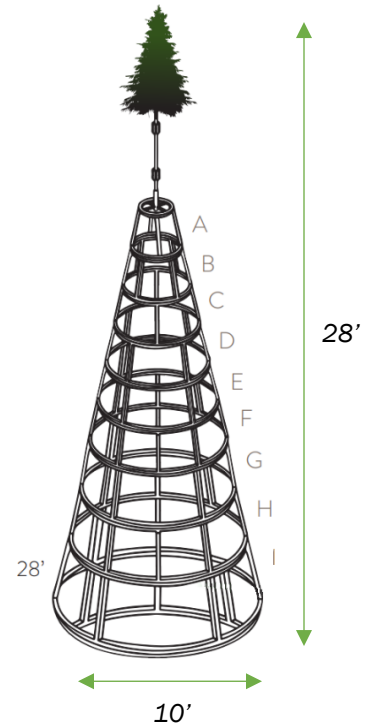

28' Majestic Mountain Pine Commercial Tree

SKU: T-28-5MM

Features

- Commercial Grade
- Grow the tree year after year by adding more frames
- 5mm Wide Angle Conical LED Warm White
- 2' high strength steel concentric stacking frames.
- Innovative nesting design for compact storage when not in use
- Tree can be assembled with basic hand tools, no previous experience required.
- Lifetime technical and assembly phone support
- Natural lifelike appearance
- Crush resistant, UV-protected high-strength needles

Material Specs

Lighting:	5mm Wide Angle Conical
Number of LEDs:	15,650
Available Colors:	Warm White, Pure White and Multi
LED Effect:	Steady
Electrical Draw:	13.06 Amps
Height:	28'
Diameter:	10' (without foliage) or 16' (with foliage)
Total Tree Tips:	53,554
Number of Branches:	
3' Regular Branch	146
6' Top Branch	6
5' Topper:	1
Weight:	
3' Regular Branch	10.7 lbs
6' Top Branch	9.16 lbs
5' Topper:	40lbs
Branch Box Size:	45" X 22" X 18"
Frame:	A-I Frames, 5' Pole and 5' Topper
Branches on Last Frame:	27
Construction Type:	Powder-coated frame designed for demanding outdoor applications
Steel Rings:	1" x .065 sq steel tubing ASTM A513
Electrical Harness:	14-gauge double strand wire with thermo jacketed 3 prong plugs
Number of Harness Outlets:	154
Shipping Weight:	1,935 lbs
Shipping:	3 oversized pallets, 4 regular pallets
Recommended Topper Size:	4' Topper

Hardware Specs

M10-1.5X100mm Bolt:	Quantity 156
M10-1.5 Nut:	Quantity 156
M10X22mm Washer:	Quantity 312
M10 Plate (30mmX80mm):	Quantity 60

Anchor Recommendation

- Large Tent Stakes (36"–44")
- Water Barrel System (165 gallons)
- Block Weight (1380 lbs)
- Steel Plates (1380 lbs)

***Please refer to installation guide for further information**

Electrical Diagram

- One 40 ft. extension cord to the outlet for trees from 12 ft. to 28 ft.
- Extension cords should be dropped to the ground inside of the tree