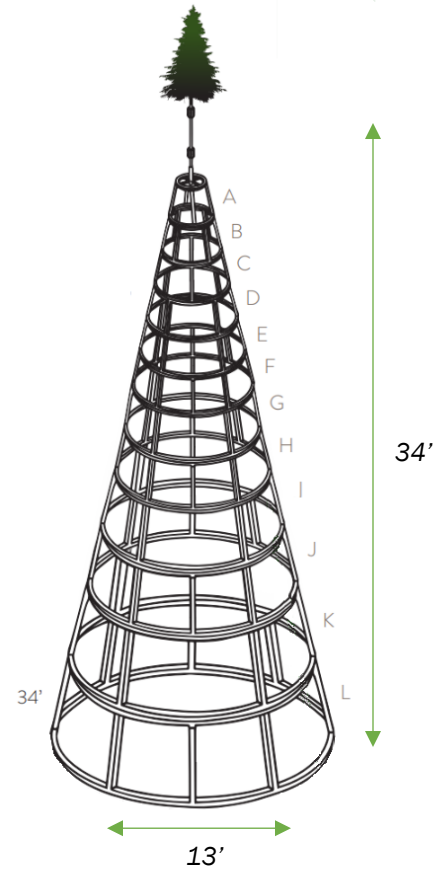

34' Majestic Mountain Pine Commercial Tree

SKU: T-34-5MM

Features

- Commercial Grade
- Grow the tree year after year by adding more frames
- 5mm Wide Angle Conical LED Warm White
- 2' high strength steel concentric stacking frames.
- Innovative nesting design for compact storage when not in use
- Tree can be assembled with basic hand tools, no previous experience requir
- Lifetime technical and assembly phone support
- Natural lifelike appearance
- Crush resistant, UV-protected high-strength needles

Material Specs

Lighting:	5mm Wide Angle Conical
Number of LEDs:	25,550
Available Colors:	Warm White, Pure White and Multi
LED Effect:	Steady
Electrical Draw:	21.33 Amps
Height:	34'
Diameter:	13' (without foliage) or 19' (with foliage)
Total Tree Tips:	88,402
Number of Branches:	
3' Regular Branch	245
6' Top Branch	6
5' Topper:	1
Weight:	
3' Regular Branch	10.7 lbs
6' Top Branch	9.16 lbs
5' Topper:	40lbs
Branch Box Size:	45" X 22" X 18"
Frame:	A-L Frames, 5' Pole and 5' Topper
Branches on Last Frame:	36
Construction Type:	Powder-coated frame designed for demanding outdoor applications
Steel Rings:	1" x .065 sq steel tubing ASTM A513
Electrical Harness:	14-gauge double strand wire with thermo jacketed 3 prong plugs
Number of Harness Outlets:	254
Shipping Weight:	3,380 lbs
Shipping:	Full Truck Load
Recommended Topper Size:	5' Topper

Hardware Specs

M10-1.5X100mm Bolt:	Quantity 252
M10-1.5 Nut:	Quantity 252
M10X22mm Washer:	Quantity 504
M10 Plate (30mmX80mm):	Quantity 96

Anchor Recommendation

- Water Barrel System (165 gallons)
- Block Weight (1380 lbs)
- Steel Plates (1380 lbs)

***Please refer to installation guide for further information**

Electrical Diagram

- One 80 ft. extension cord for the top 28 feet of the tree (to I ring)
- One 40 ft. extension cord for 30 ft. to 34 ft. (to L ring)
- Extension cords should be dropped to the ground inside of the tree