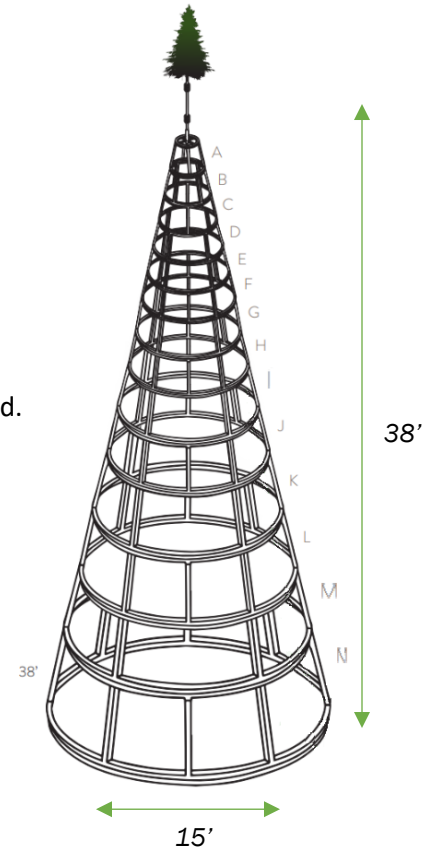

38' Majestic Mountain Pine Commercial Tree

SKU: T-38-5MM

Features

- Commercial Grade
- Grow the tree year after year by adding more frames
- 5mm Wide Angle Conical LED Warm White
- 2' high strength steel concentric stacking frames.
- Innovative nesting design for compact storage when not in use
- Tree can be assembled with basic hand tools, no previous experience required.
- Lifetime technical and assembly phone support
- Natural lifelike appearance
- Crush resistant, UV-protected high-strength needles

Material Specs

Lighting:	5mm Wide Angle Conical
Number of LEDs:	33,650
Available Colors:	Warm White, Pure White and Multi
LED Effect:	Steady
Electrical Draw:	28.09 Amps
Height:	38'
Diameter:	15' (without foliage) or 21' (with foliage)
Total Tree Tips:	116,914
Number of Branches:	
3' Regular Branch	326
6' Top Branch	6
5' Topper:	1
Weight:	
3' Regular Branch	10.7 lbs
6' Top Branch	9.16 lbs
5' Topper:	40lbs
Branch Box Size:	45" X 22" X 18"
Frame:	A-N Frames, 5' Pole and 5' Topper
Branches on Last Frame:	42
Construction Type:	Powder-coated frame designed for demanding outdoor applications
Steel Rings:	1" x .065 sq steel tubing ASTM A513
Electrical Harness:	14-gauge double strand wire with thermo jacketed 3 prong plugs
Number of Harness Outlets:	335
Shipping Weight:	4,405 lbs
Shipping:	Full Truck Load
Recommended Topper Size:	5' Topper

Hardware Specs

M10-1.5X100mm Bolt:	Quantity 332
M10-1.5 Nut:	Quantity 332
M10X22mm Washer:	Quantity 664
M10 Plate (30mmX80mm):	Quantity 126

Anchor Recommendation

- Water Barrel System (220 gallons)
- Block Weight (1840 lbs)
- Steel Plates (1840 lbs)

***Please refer to installation guide for further information**

Electrical Diagram

- One 80 ft. extension cord for the top 28 feet of the tree (to I ring)
- One 40 ft. extension cord for 30 ft. to 36 ft. (to M ring)
- One 40 ft. extension cord (N ring)
- Extension cords should be dropped to the ground inside of the tree